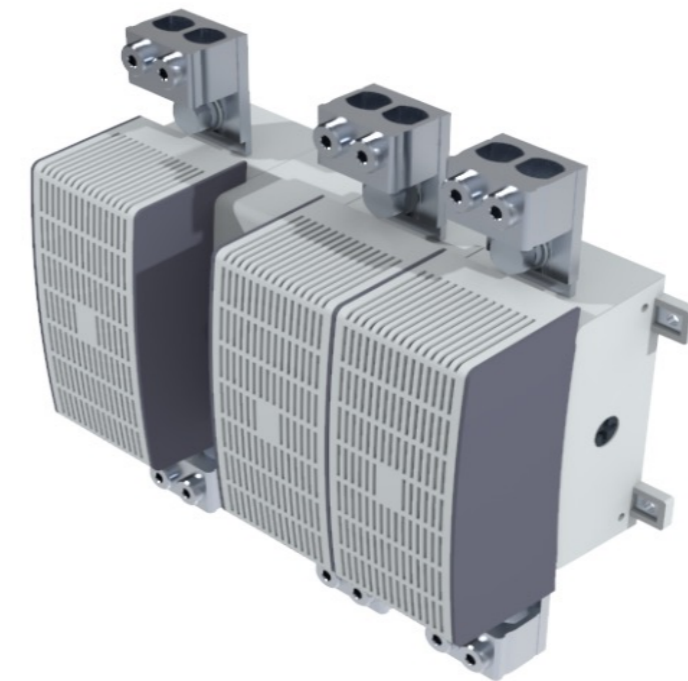

KVKE 3630 + 6 x KKL2X150

Kytkin	KVKE			
	63 - 160 (3-nap.)	200 - 250 (3-nap.)	315 - 400	630
16 mm²	-	-	-	-
50 mm²	KKL1X50T2	KKL2X50	KKL2X50	-
95 mm²	-	KKL1X95, KKL2X95	KKL2X95	-
120 mm²	KKL1X120T2	KKL1X120RS	-	-
150 mm²	KKL1X150T2 + LS125	KKL1X150, KKL2X150LR, KLH2X150, KKL2X150VM, KKL2X150VB	KKL1X150, KKL2X150LR, KLH2X150, KKL2X150VM, KKL2X150VB	KKL2X150, KKL2X150VB, KKL2X150VM
240 mm²	-	KKL1X240, KKL2X240LR, KLH2X240, KKL2X240VB, KKL2X240VM	KKL1X240, KKL2X240LR, KLH2X240, KKL2X240VB, KKL2X240VM	KKL2X240, KKL2X240VB, KKL2X240VM, KLH2X240
300 mm²	-	-	-	KKL2X300, KKL2X300VB, KKL2X300VM, KLH2X300